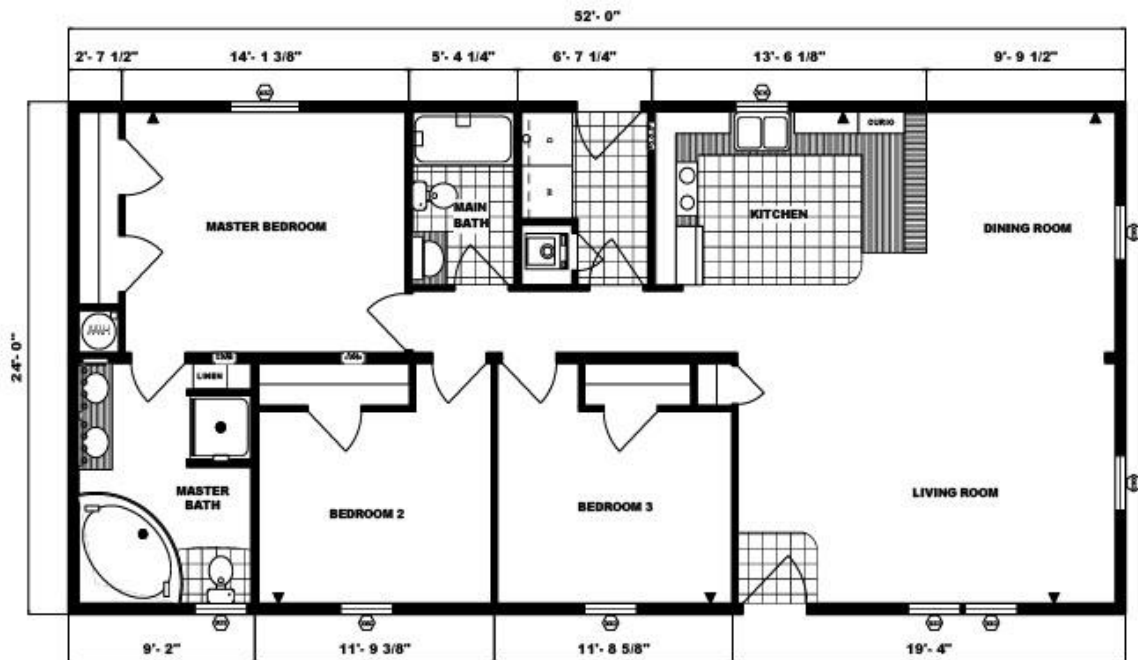

APPLEVILLE - 914 Baldwin Drive, West Chester

2010 Pine Grove Model # 232

Turn key package

24 X 52 - 3 bedrooms, 2 baths, living room, dining room, A/C, gutters, 3/12 pitch roof, 1-4x6 & 1-8x10 deck (washer/dryer and other options not included)