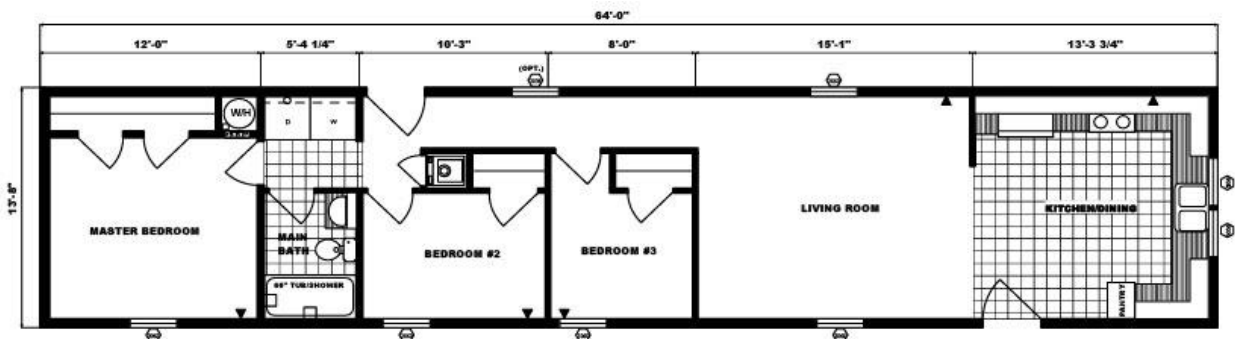

APPLEVILLE – 1510 JONATHON RD.

14 x 66 - Turn key package  
2010 Pine Grove Model # 569

3 bedrooms, 1 bath, living room, A/C, gutters,  
3/12 pitch roof  
1-4x6 & 1-8x10 deck  
(washer/dryer and other options not included)  
\$69,900.00