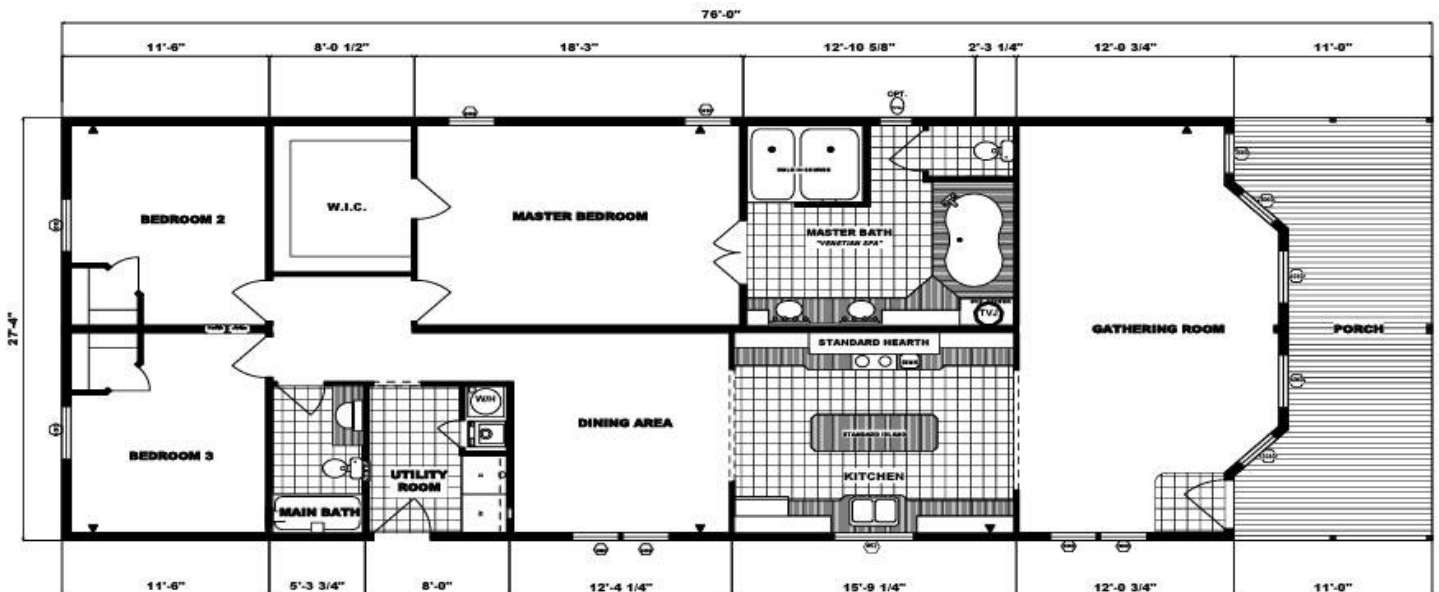

**G2168 Pine Grove**  
**28 X 76 Approx. 2,077 sq. ft**

3 Bedroom, 2 bath, with 27' x 11' full width covered porch

Many options and amenities available.

6,600 sq ft to 66,000 sq ft leased lots available.

Come in and check out the Pine Grove Home floor plans we offer for our lots in Gap, PA.

Single section turn-key packages starting in the Mid \$50,000's

Multi section turn-key package starting in the Mid \$110,000's