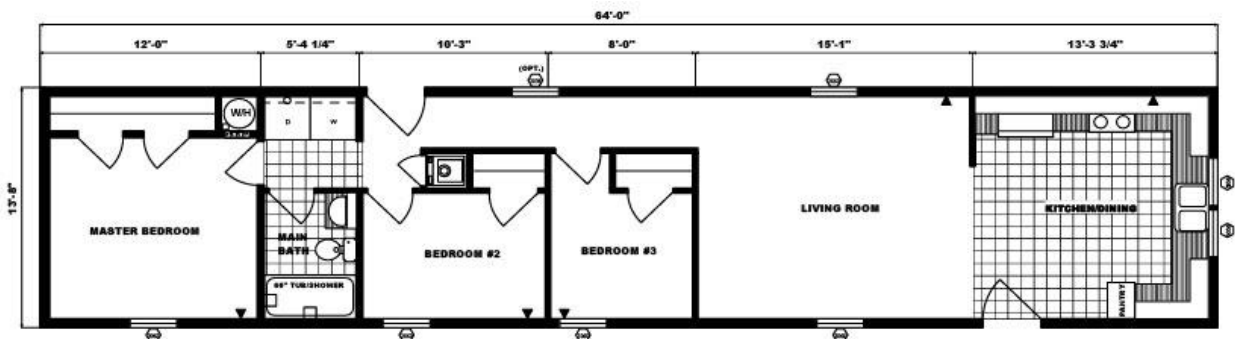

HIGHLAND COURT - Parkesburg
14 x 68 - Turn key package
2010 Pine Grove Model # 569

3 bedrooms, 1 bath, living room, A/C, gutters,
3/12 pitch roof
1-4x6 & 1-8x10 deck
(washer/dryer and other options not included)
\$69,900.00